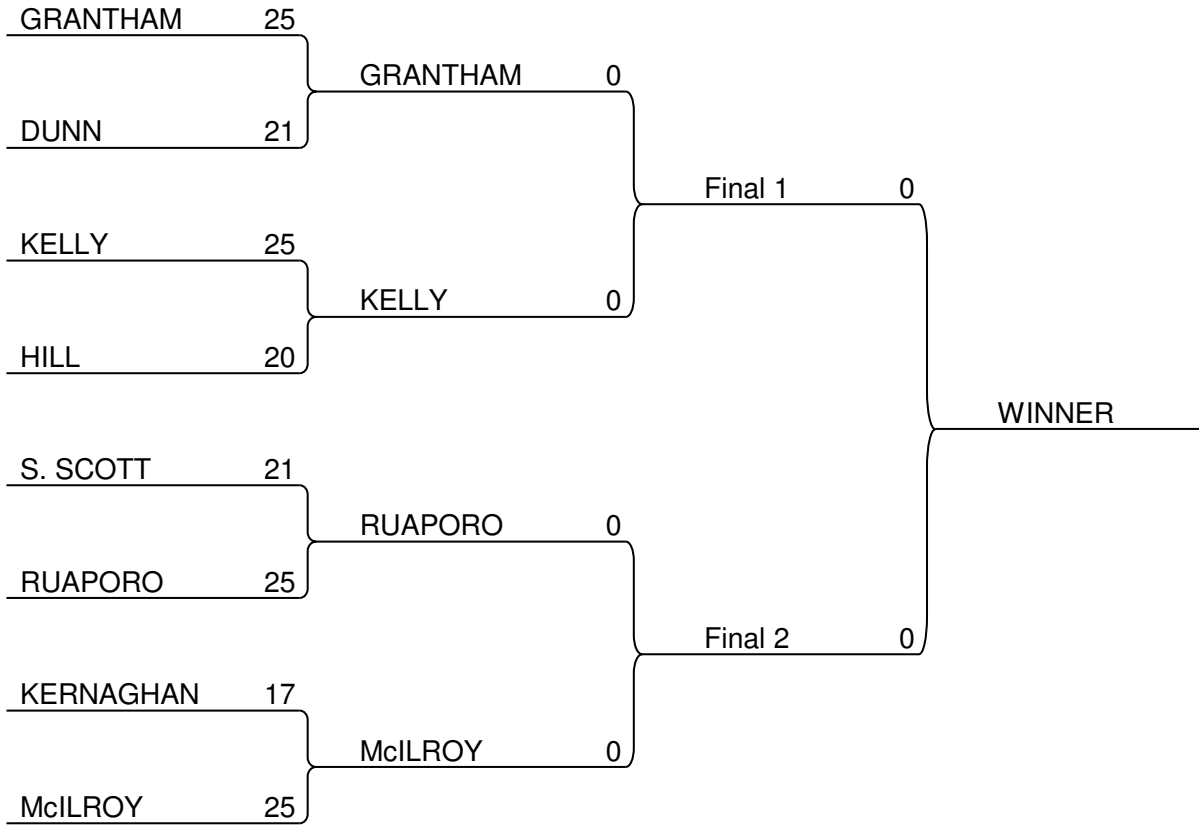

2011

**POST SECTION PLAY**

**MAIN EVENT**

Sun 2:30pm

Mon 9:30am

Mon 1:15pm

**PLATE EVENT**

Sun 2:30pm